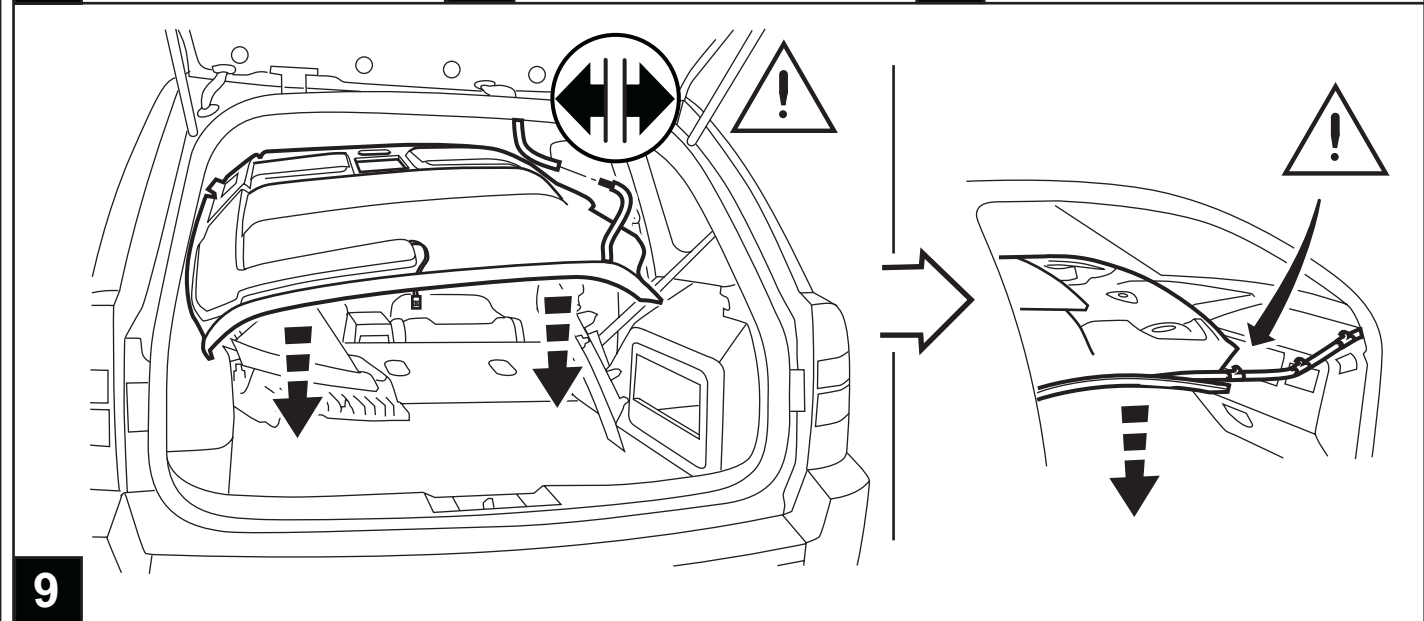

JEEP COMPASS

VES System

TOOLS REQUIRED:

CONTENTS:

Item	Qty.	Description
(A)	1	Mounting Bracket
(B)	2	Foam Blocks
(C)	1	Template
(D)	1	T-Harness
(E)	1	Mercury Warning Label
(F)	1	Wire Harness
(G)	1	Shroud
(H)	1	DVD Unit
(I)	3	Tie Straps
(J)	1	DVD Remote Control
(K)	1	Owner's Guide
(L)	2	Headphones
(M)	6	Batteries
(N)	1	Foam Tape
(O)	1	FM Modulator
(P)	2	(12mm) Shroud Screws
(Q)	8	Self-tapping Screws
(R)	6	(20mm) Screws