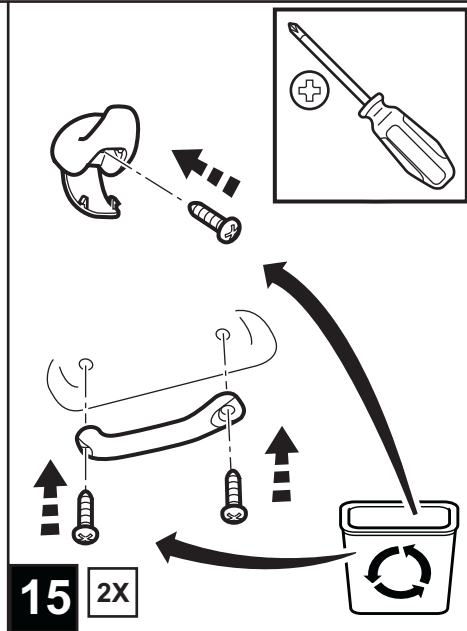

JEEP COMPASS

VES System

TOOLS REQUIRED:

CONTENTS:

Item	Qty.	Description
(A)	1	Mounting Bracket
(B)	2	Foam Blocks
(C)	1	Template
(D)	1	T-Harness
(E)	1	Mercury Warning Label
(F)	1	Wire Harness
(G)	1	Shroud
(H)	1	DVD Unit
(I)	3	Tie Straps
(J)	1	DVD Remote Control
(K)	1	Owner's Guide
(L)	2	Headphones
(M)	6	Batteries
(N)	1	Foam Tape
(O)	1	FM Modulator
(P)	2	(12mm) Shroud Screws
(Q)	8	Self-tapping Screws
(R)	6	(20mm) Screws

11

12

13

14

2X

15

2X

16

17 2X

18

19

20

21

22

23

24