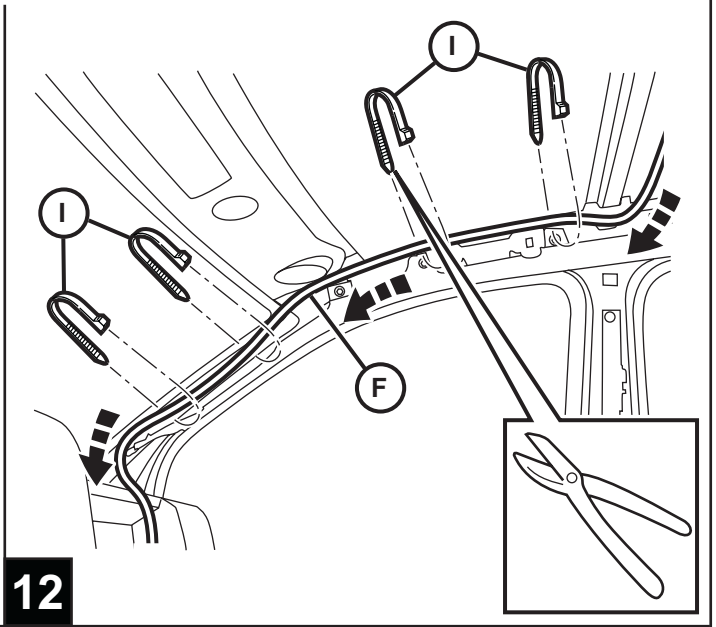

JEEP COMPASS

VES System

TOOLS REQUIRED:

CONTENTS:

Item	Qty.	Description
(A)	1	Mounting Bracket
(B)	2	Foam Blocks
(C)	1	Template
(D)	1	T-Harness
(E)	1	Mercury Warning Label
(F)	1	Wire Harness
(G)	1	Shroud
(H)	1	DVD Unit
(I)	3	Tie Straps
(J)	1	DVD Remote Control
(K)	1	Owner's Guide
(L)	2	Headphones
(M)	6	Batteries
(N)	1	Foam Tape
(O)	1	FM Modulator
(P)	2	(12mm) Shroud Screws
(Q)	8	Self-tapping Screws
(R)	6	(20mm) Screws

11

12

13

14

2X

15

2X

16

17 2X

18

19

20

21

22

23

24