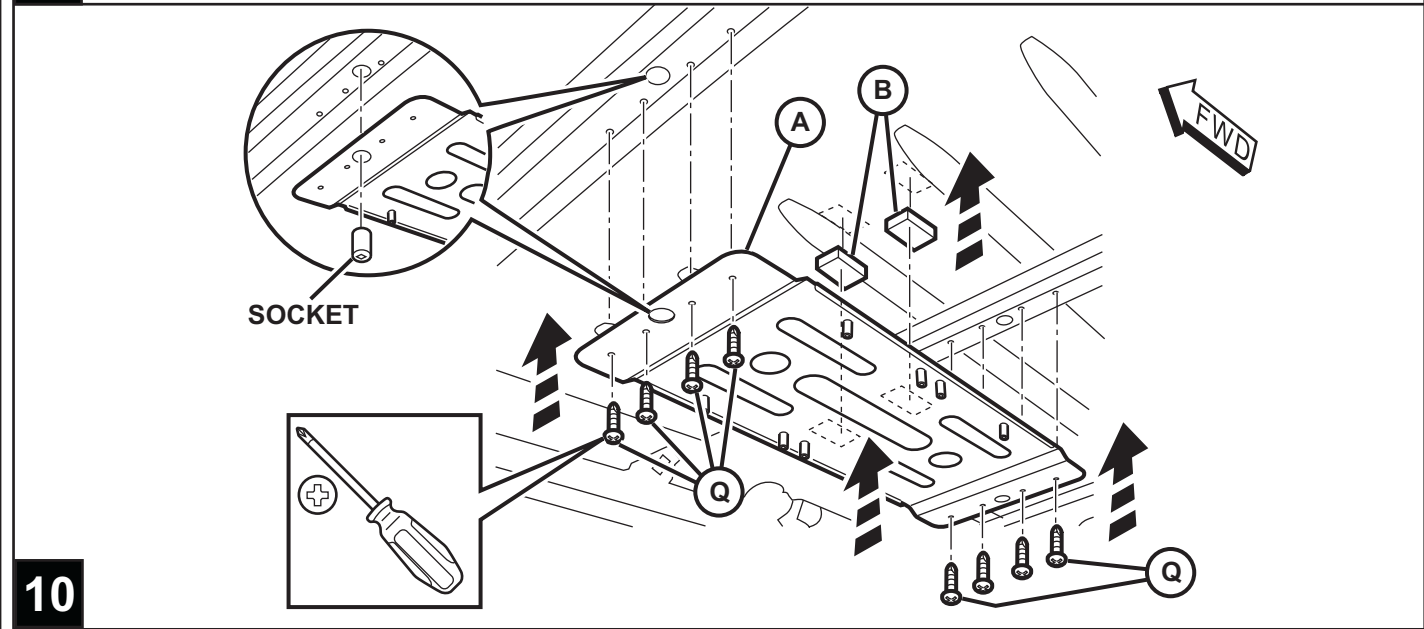

JEEP COMPASS

VES System

TOOLS REQUIRED:

CONTENTS:

Item	Qty.	Description
(A)	1	Mounting Bracket
(B)	2	Foam Blocks
(C)	1	Template
(D)	1	T-Harness
(E)	1	Mercury Warning Label
(F)	1	Wire Harness
(G)	1	Shroud
(H)	1	DVD Unit
(I)	3	Tie Straps
(J)	1	DVD Remote Control
(K)	1	Owner's Guide
(L)	2	Headphones
(M)	6	Batteries
(N)	1	Foam Tape
(O)	1	FM Modulator
(P)	2	(12mm) Shroud Screws
(Q)	8	Self-tapping Screws
(R)	6	(20mm) Screws