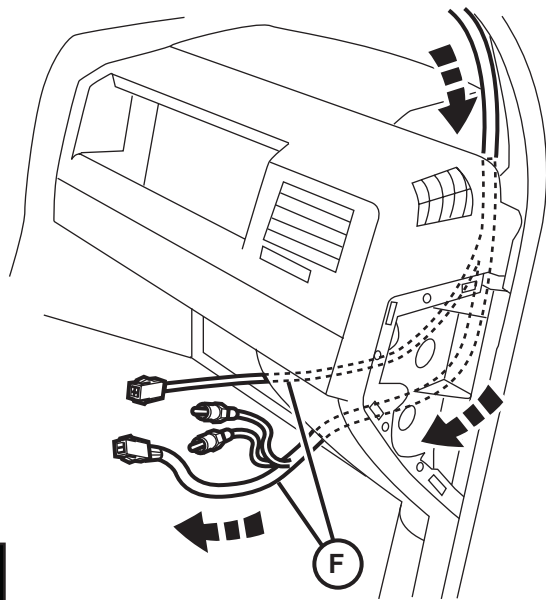

JEEP COMPASS

VES System

TOOLS REQUIRED:

CONTENTS:

Item	Qty.	Description
(A)	1	Mounting Bracket
(B)	2	Foam Blocks
(C)	1	Template
(D)	1	T-Harness
(E)	1	Mercury Warning Label
(F)	1	Wire Harness
(G)	1	Shroud
(H)	1	DVD Unit
(I)	3	Tie Straps
(J)	1	DVD Remote Control
(K)	1	Owner's Guide
(L)	2	Headphones
(M)	6	Batteries
(N)	1	Foam Tape
(O)	1	FM Modulator
(P)	2	(12mm) Shroud Screws
(Q)	8	Self-tapping Screws
(R)	6	(20mm) Screws

17 2X

18

19

20

21

22

23

24