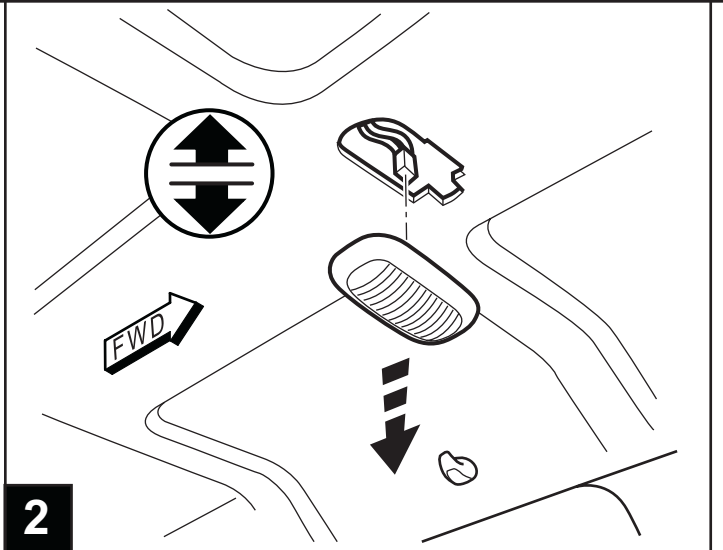

JEEP COMPASS

VES System

TOOLS REQUIRED:

CONTENTS:

Item	Qty.	Description
(A)	1	Mounting Bracket
(B)	2	Foam Blocks
(C)	1	Template
(D)	1	T-Harness
(E)	1	Mercury Warning Label
(F)	1	Wire Harness
(G)	1	Shroud
(H)	1	DVD Unit
(I)	3	Tie Straps
(J)	1	DVD Remote Control
(K)	1	Owner's Guide
(L)	2	Headphones
(M)	6	Batteries
(N)	1	Foam Tape
(O)	1	FM Modulator
(P)	2	(12mm) Shroud Screws
(Q)	8	Self-tapping Screws
(R)	6	(20mm) Screws