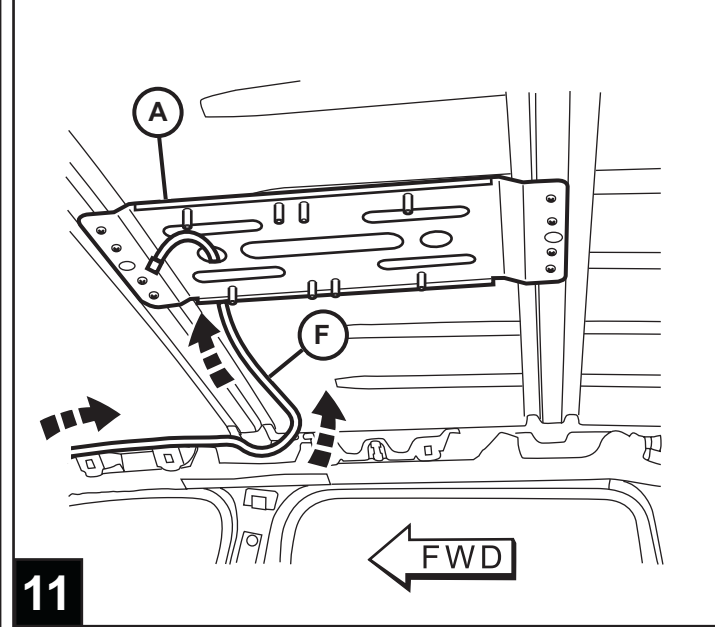

JEEP COMPASS

VES System

TOOLS REQUIRED:

CONTENTS:

Item	Qty.	Description
(A)	1	Mounting Bracket
(B)	2	Foam Blocks
(C)	1	Template
(D)	1	T-Harness
(E)	1	Mercury Warning Label
(F)	1	Wire Harness
(G)	1	Shroud
(H)	1	DVD Unit
(I)	3	Tie Straps
(J)	1	DVD Remote Control
(K)	1	Owner's Guide
(L)	2	Headphones
(M)	6	Batteries
(N)	1	Foam Tape
(O)	1	FM Modulator
(P)	2	(12mm) Shroud Screws
(Q)	8	Self-tapping Screws
(R)	6	(20mm) Screws

11

12

13

14

2X

15

2X

16

17 2X

18

19

20

21

22

23

24