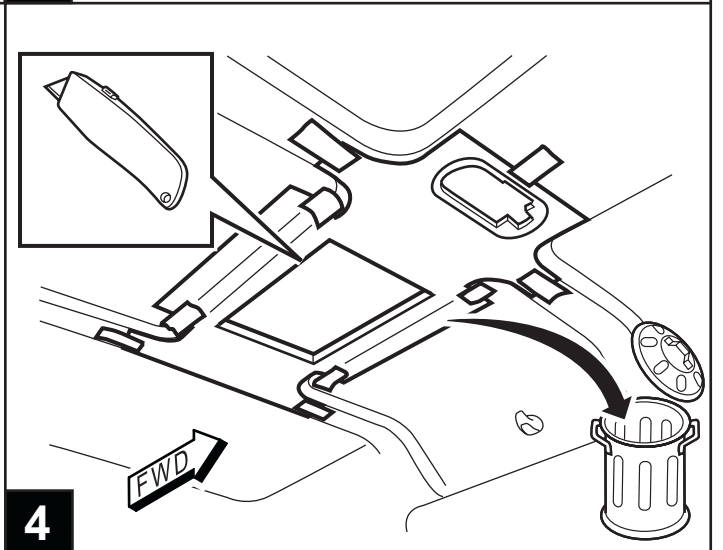

JEEP COMPASS

VES System

TOOLS REQUIRED:

CONTENTS:

Item	Qty.	Description
(A)	1	Mounting Bracket
(B)	2	Foam Blocks
(C)	1	Template
(D)	1	T-Harness
(E)	1	Mercury Warning Label
(F)	1	Wire Harness
(G)	1	Shroud
(H)	1	DVD Unit
(I)	3	Tie Straps
(J)	1	DVD Remote Control
(K)	1	Owner's Guide
(L)	2	Headphones
(M)	6	Batteries
(N)	1	Foam Tape
(O)	1	FM Modulator
(P)	2	(12mm) Shroud Screws
(Q)	8	Self-tapping Screws
(R)	6	(20mm) Screws

11

12

13

14

2X

15

2X

16