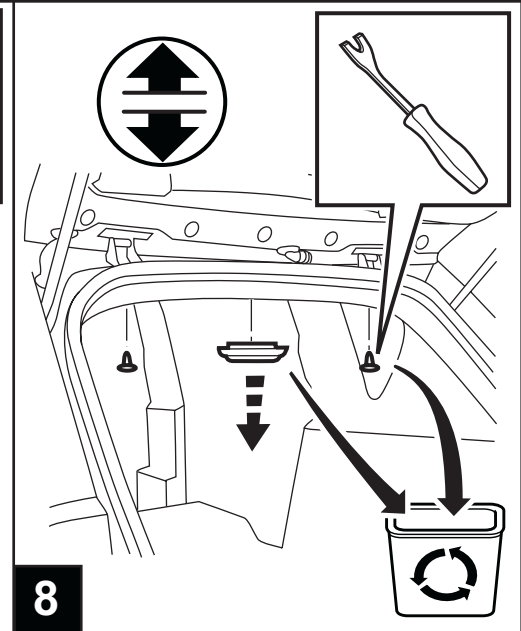

JEEP COMPASS

VES System

TOOLS REQUIRED:

CONTENTS:

Item	Qty.	Description
(A)	1	Mounting Bracket
(B)	2	Foam Blocks
(C)	1	Template
(D)	1	T-Harness
(E)	1	Mercury Warning Label
(F)	1	Wire Harness
(G)	1	Shroud
(H)	1	DVD Unit
(I)	3	Tie Straps
(J)	1	DVD Remote Control
(K)	1	Owner's Guide
(L)	2	Headphones
(M)	6	Batteries
(N)	1	Foam Tape
(O)	1	FM Modulator
(P)	2	(12mm) Shroud Screws
(Q)	8	Self-tapping Screws
(R)	6	(20mm) Screws