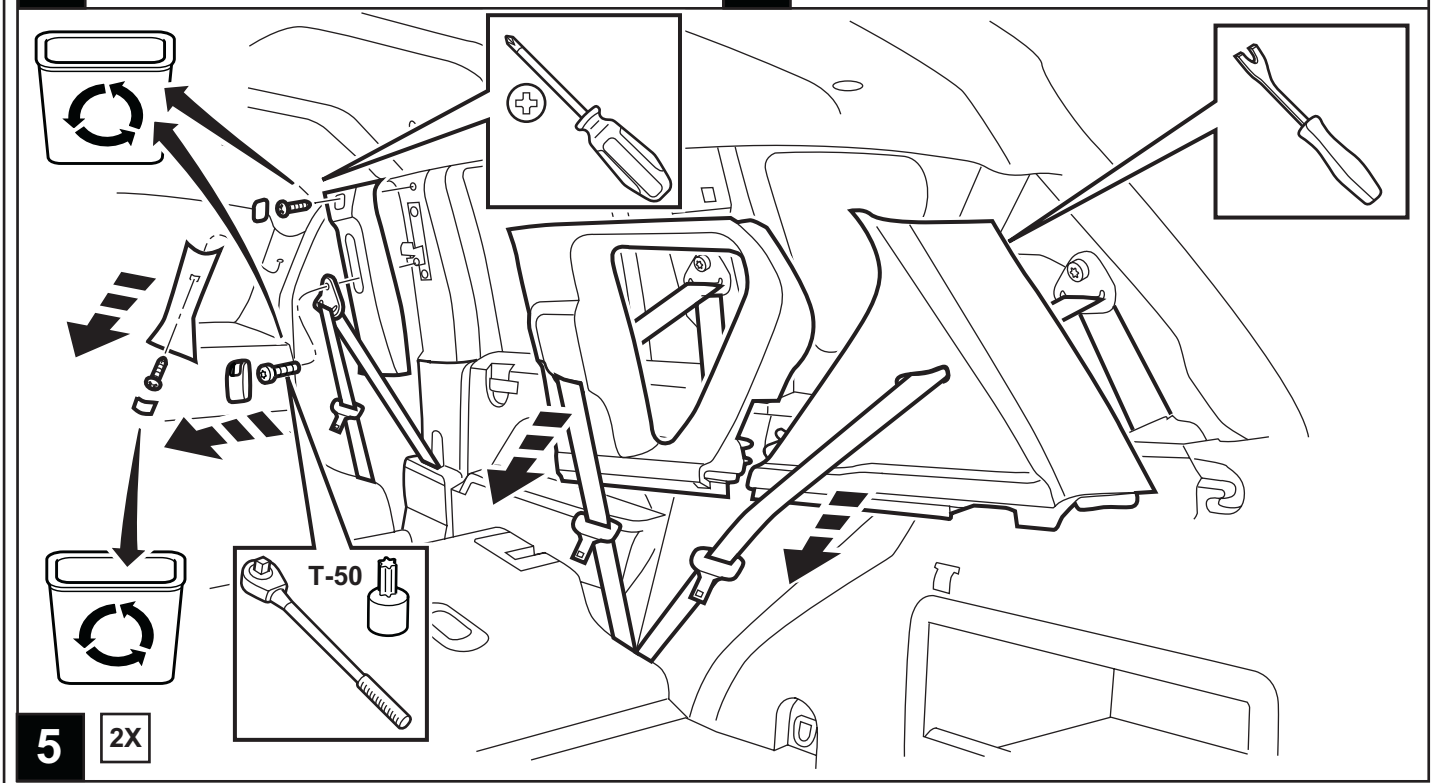

JEEP COMPASS

VES System

TOOLS REQUIRED:

CONTENTS:

Item	Qty.	Description
(A)	1	Mounting Bracket
(B)	2	Foam Blocks
(C)	1	Template
(D)	1	T-Harness
(E)	1	Mercury Warning Label
(F)	1	Wire Harness
(G)	1	Shroud
(H)	1	DVD Unit
(I)	3	Tie Straps
(J)	1	DVD Remote Control
(K)	1	Owner's Guide
(L)	2	Headphones
(M)	6	Batteries
(N)	1	Foam Tape
(O)	1	FM Modulator
(P)	2	(12mm) Shroud Screws
(Q)	8	Self-tapping Screws
(R)	6	(20mm) Screws