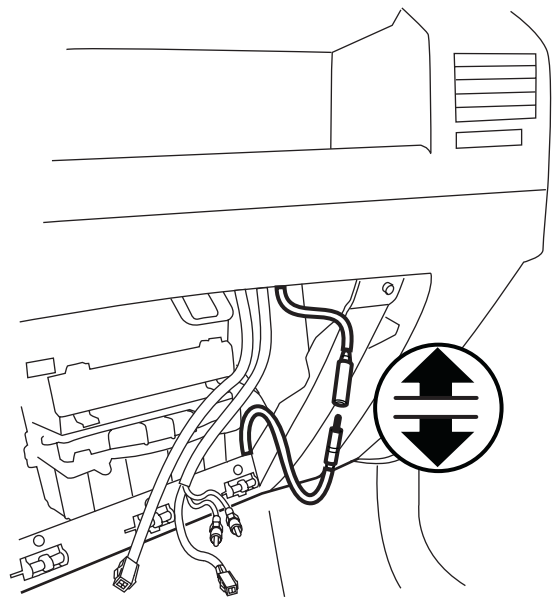

JEEP COMPASS

VES System

TOOLS REQUIRED:

CONTENTS:

Item	Qty.	Description
(A)	1	Mounting Bracket
(B)	2	Foam Blocks
(C)	1	Template
(D)	1	T-Harness
(E)	1	Mercury Warning Label
(F)	1	Wire Harness
(G)	1	Shroud
(H)	1	DVD Unit
(I)	3	Tie Straps
(J)	1	DVD Remote Control
(K)	1	Owner's Guide
(L)	2	Headphones
(M)	6	Batteries
(N)	1	Foam Tape
(O)	1	FM Modulator
(P)	2	(12mm) Shroud Screws
(Q)	8	Self-tapping Screws
(R)	6	(20mm) Screws

17 2X

18

19

20

21

22

23

24