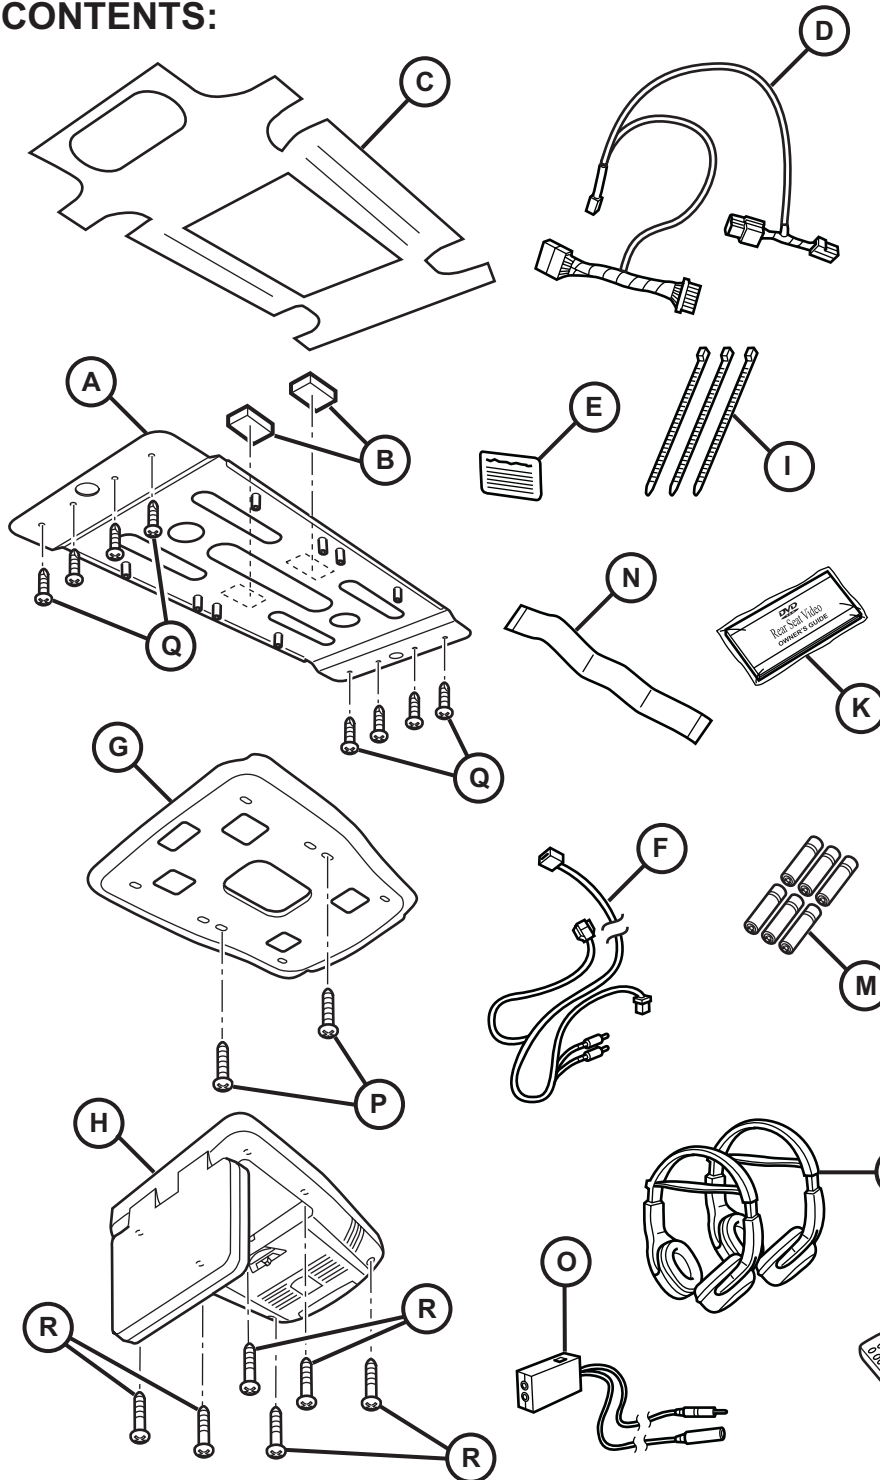

JEEP COMPASS

VES System

TOOLS REQUIRED:

CONTENTS:

Item	Qty.	Description
(A)	1	Mounting Bracket
(B)	2	Foam Blocks
(C)	1	Template
(D)	1	T-Harness
(E)	1	Mercury Warning Label
(F)	1	Wire Harness
(G)	1	Shroud
(H)	1	DVD Unit
(I)	3	Tie Straps
(J)	1	DVD Remote Control
(K)	1	Owner's Guide
(L)	2	Headphones
(M)	6	Batteries
(N)	1	Foam Tape
(O)	1	FM Modulator
(P)	2	(12mm) Shroud Screws
(Q)	8	Self-tapping Screws
(R)	6	(20mm) Screws

17 2X

18

19

20

21

22

23

24

25

26

27

28

29

30

31

32

33

34

35

36

37

38

39

40