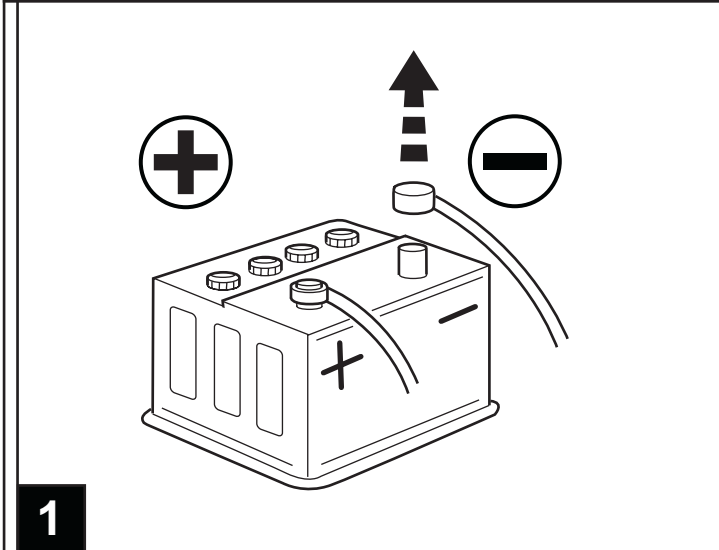

JEEP COMPASS

VES System

TOOLS REQUIRED:

CONTENTS:

Item	Qty.	Description
(A)	1	Mounting Bracket
(B)	2	Foam Blocks
(C)	1	Template
(D)	1	T-Harness
(E)	1	Mercury Warning Label
(F)	1	Wire Harness
(G)	1	Shroud
(H)	1	DVD Unit
(I)	3	Tie Straps
(J)	1	DVD Remote Control
(K)	1	Owner's Guide
(L)	2	Headphones
(M)	6	Batteries
(N)	1	Foam Tape
(O)	1	FM Modulator
(P)	2	(12mm) Shroud Screws
(Q)	8	Self-tapping Screws
(R)	6	(20mm) Screws