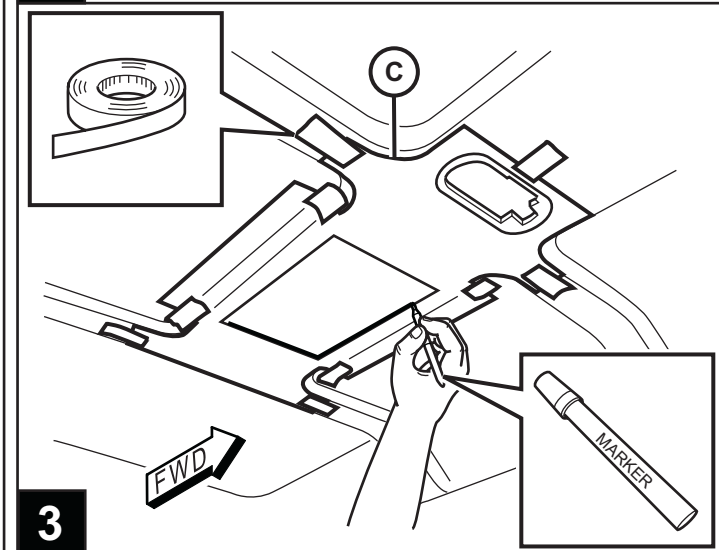

JEEP COMPASS

VES System

TOOLS REQUIRED:

CONTENTS:

Item	Qty.	Description
(A)	1	Mounting Bracket
(B)	2	Foam Blocks
(C)	1	Template
(D)	1	T-Harness
(E)	1	Mercury Warning Label
(F)	1	Wire Harness
(G)	1	Shroud
(H)	1	DVD Unit
(I)	3	Tie Straps
(J)	1	DVD Remote Control
(K)	1	Owner's Guide
(L)	2	Headphones
(M)	6	Batteries
(N)	1	Foam Tape
(O)	1	FM Modulator
(P)	2	(12mm) Shroud Screws
(Q)	8	Self-tapping Screws
(R)	6	(20mm) Screws